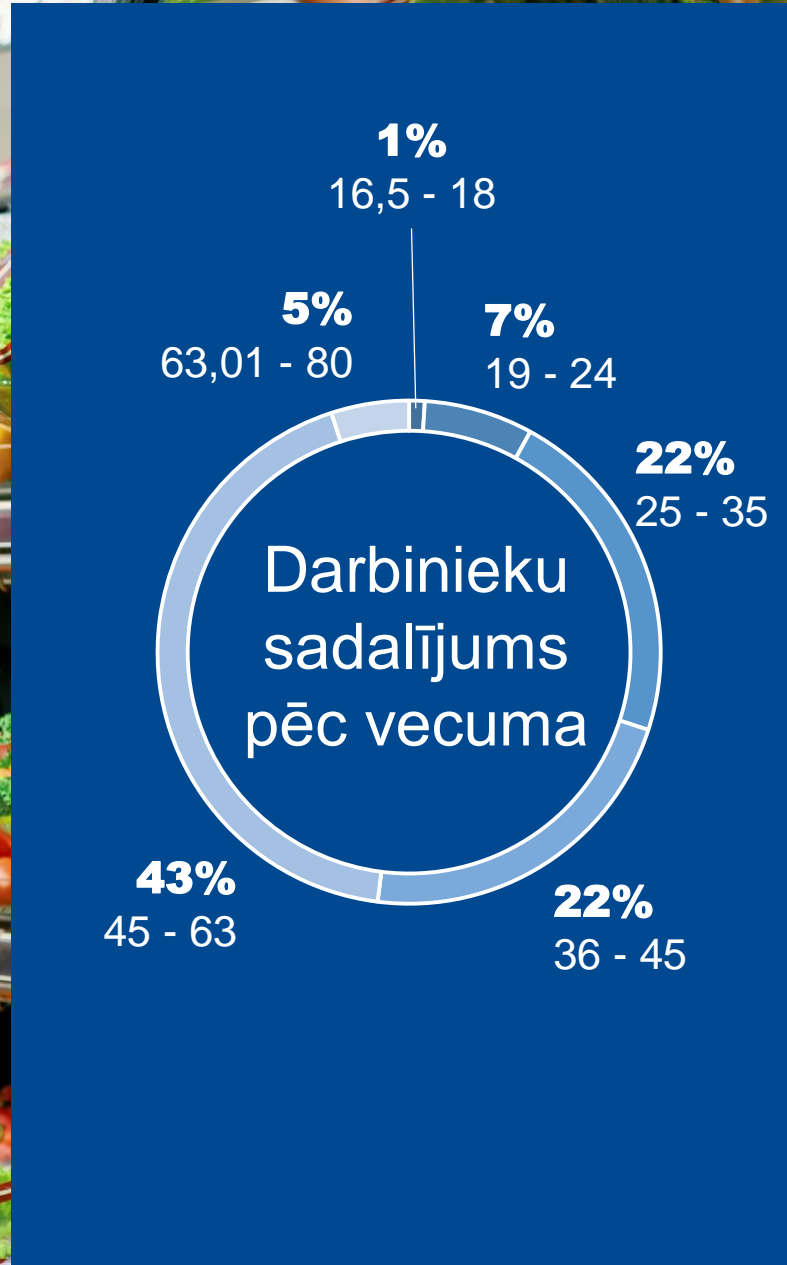

## Darbības jomas:

Mazumtirdzniecība

Loģistika

Pārtikas ražošana

E-tirdzniecība

Administrācija

A close-up photograph of a dandelion seed head, showing the intricate structure of the seeds and their feathery pappus. The background is a soft, out-of-focus green and blue, suggesting a natural outdoor setting.

Aktuālā statistika

**MAXIMA**

**7481\*** darbinieki

**80%** sievietes

**6%** atrodas bērnu  
kopšanas atvaļinājumā

**~ 50%** atgriežas darbā

A close-up photograph of a dandelion seed head, showing the intricate structure of the seeds and their feathery pappus. The background is a soft, out-of-focus green and blue, suggesting a natural outdoor setting.