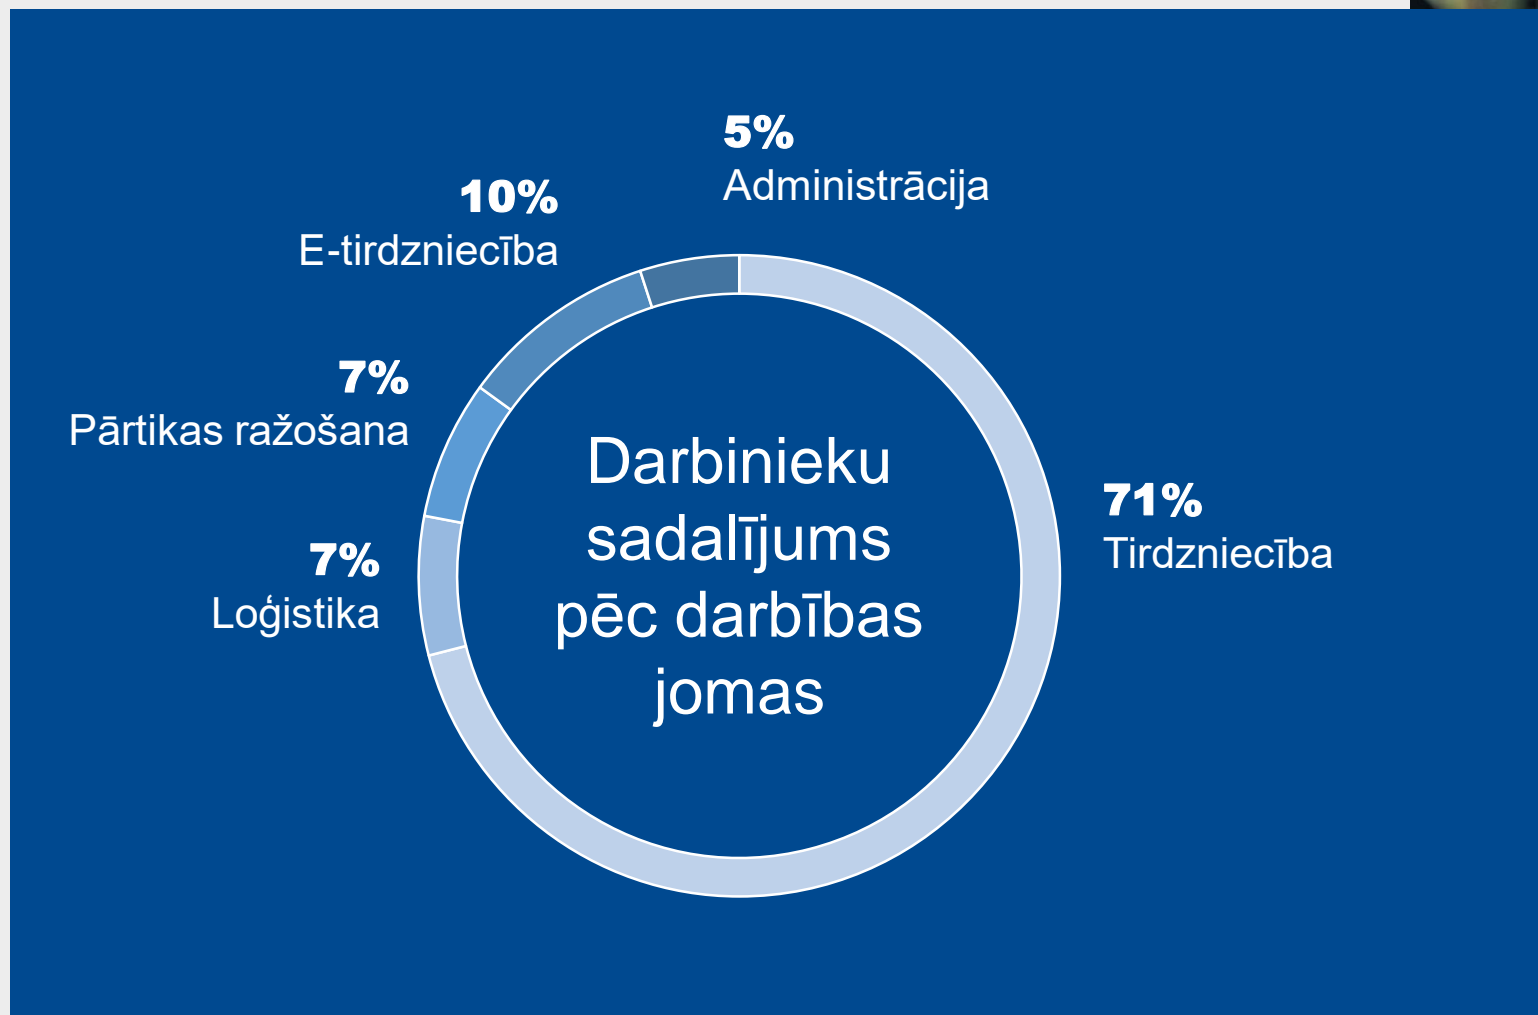

## Darbības jomas:

Mazumtirdzniecība

Loģistika

Pārtikas ražošana

E-tirdzniecība

Administrācija

A close-up photograph of a dandelion seed head, showing the intricate structure of the seeds and their feathery pappus. The background is a soft, out-of-focus green and blue, suggesting a natural outdoor setting.

Aktuālā statistika

**MAXIMA**

**7481\*** darbinieki

**80%** sievietes

**6%** atrodas bērnu  
kopšanas atvaļinājumā

**~ 50%** atgriežas darbā

A close-up photograph of a dandelion seed head, showing the intricate structure of the seeds and their feathery pappus. The background is a soft, out-of-focus green and blue, suggesting a natural outdoor setting.

## Pieredze un izaicinājumi

---

**MAXIMA**